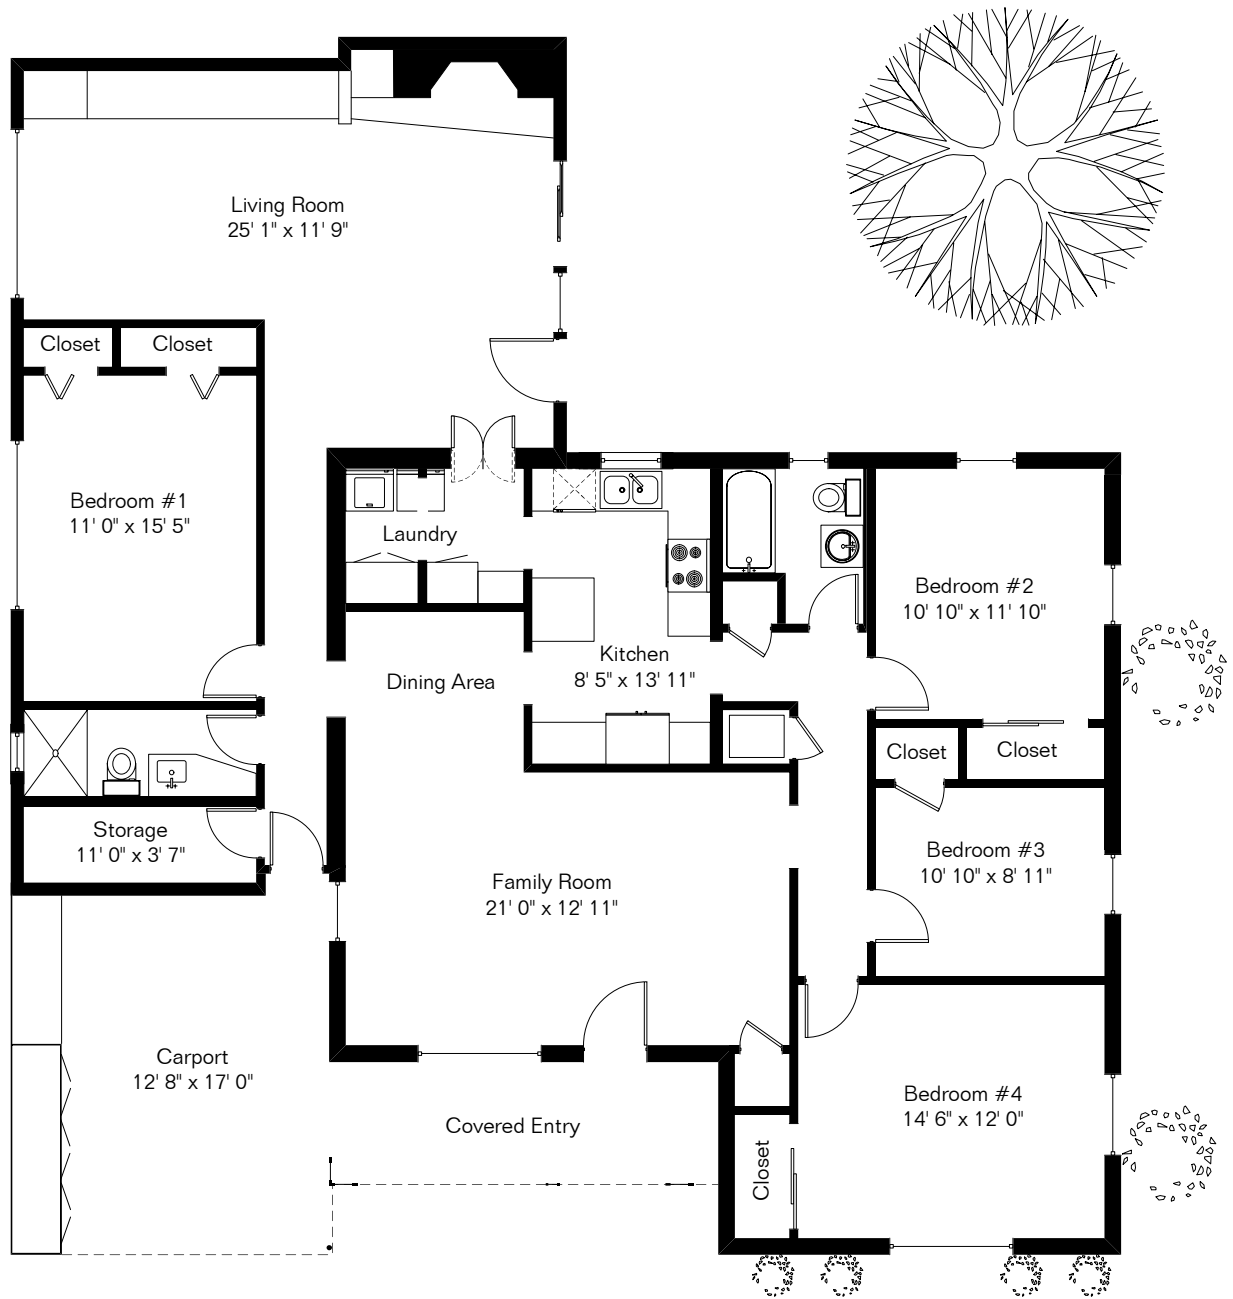

2609 E Blanton Dr

The square footages and room size information are deemed to be reliable but are not guaranteed and should be independently verified. This drawing is for marketing purposes only.

Living Area 2,073 Sq Ft

Site Visit October 2024

Copyright 2024 Floor Plans First! LLC
All Rights Reserved.

Floor Plans First!
See the Floor Plan First!
FloorPlansFirst.com™
(520) 881-1500